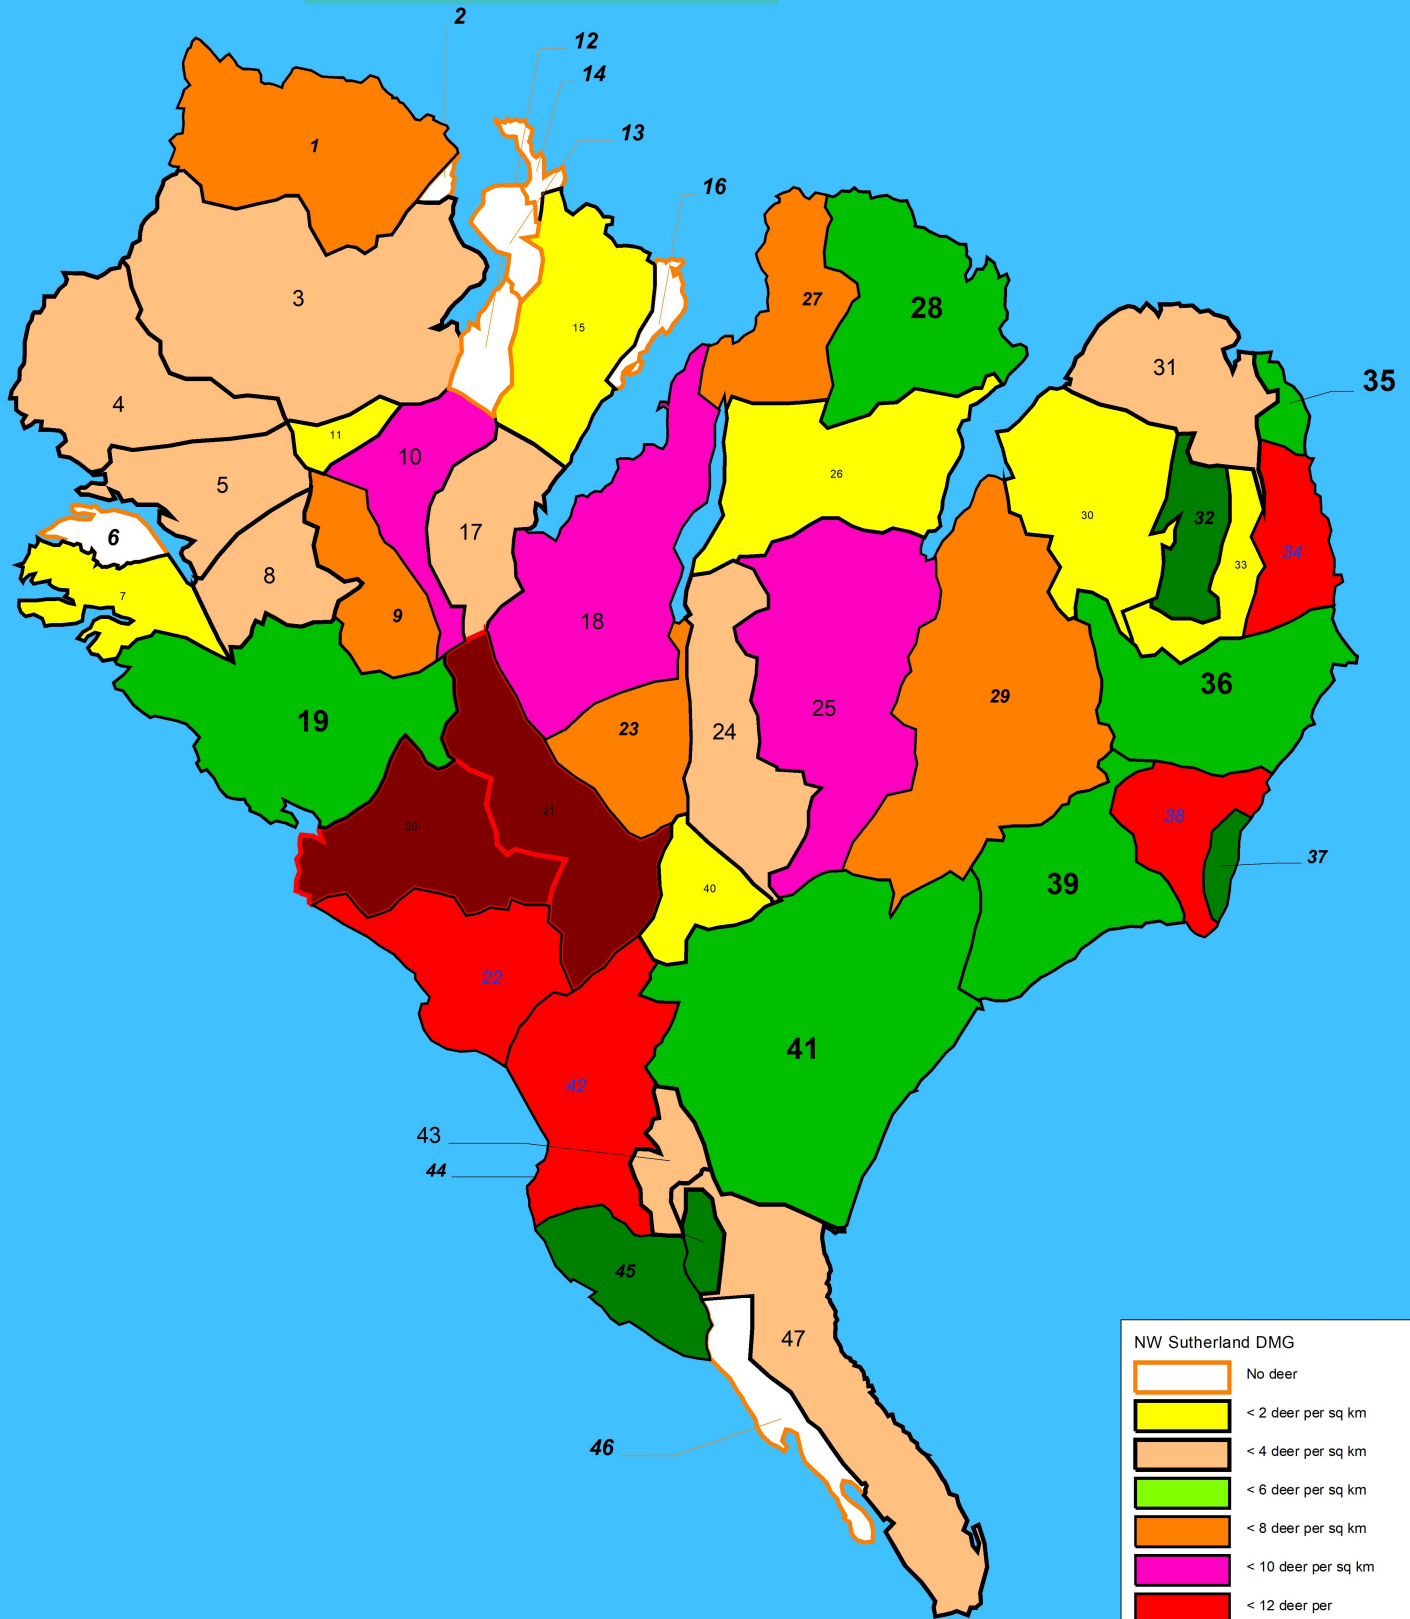

North West Sutherland DMG

2019 Count Summary Map

Scale 1: 220,000

Victor Clements: NativeWoodland Advice
Mamie's Cottage, Taybridge Drive, Aberfeldy,
Perthshire, PH15 2BS

Some data in this map is reproduced under contractor licence with Scottish Natural Heritage..
Copyright Reserved.
Contractor Licence dated 18th February 2 014