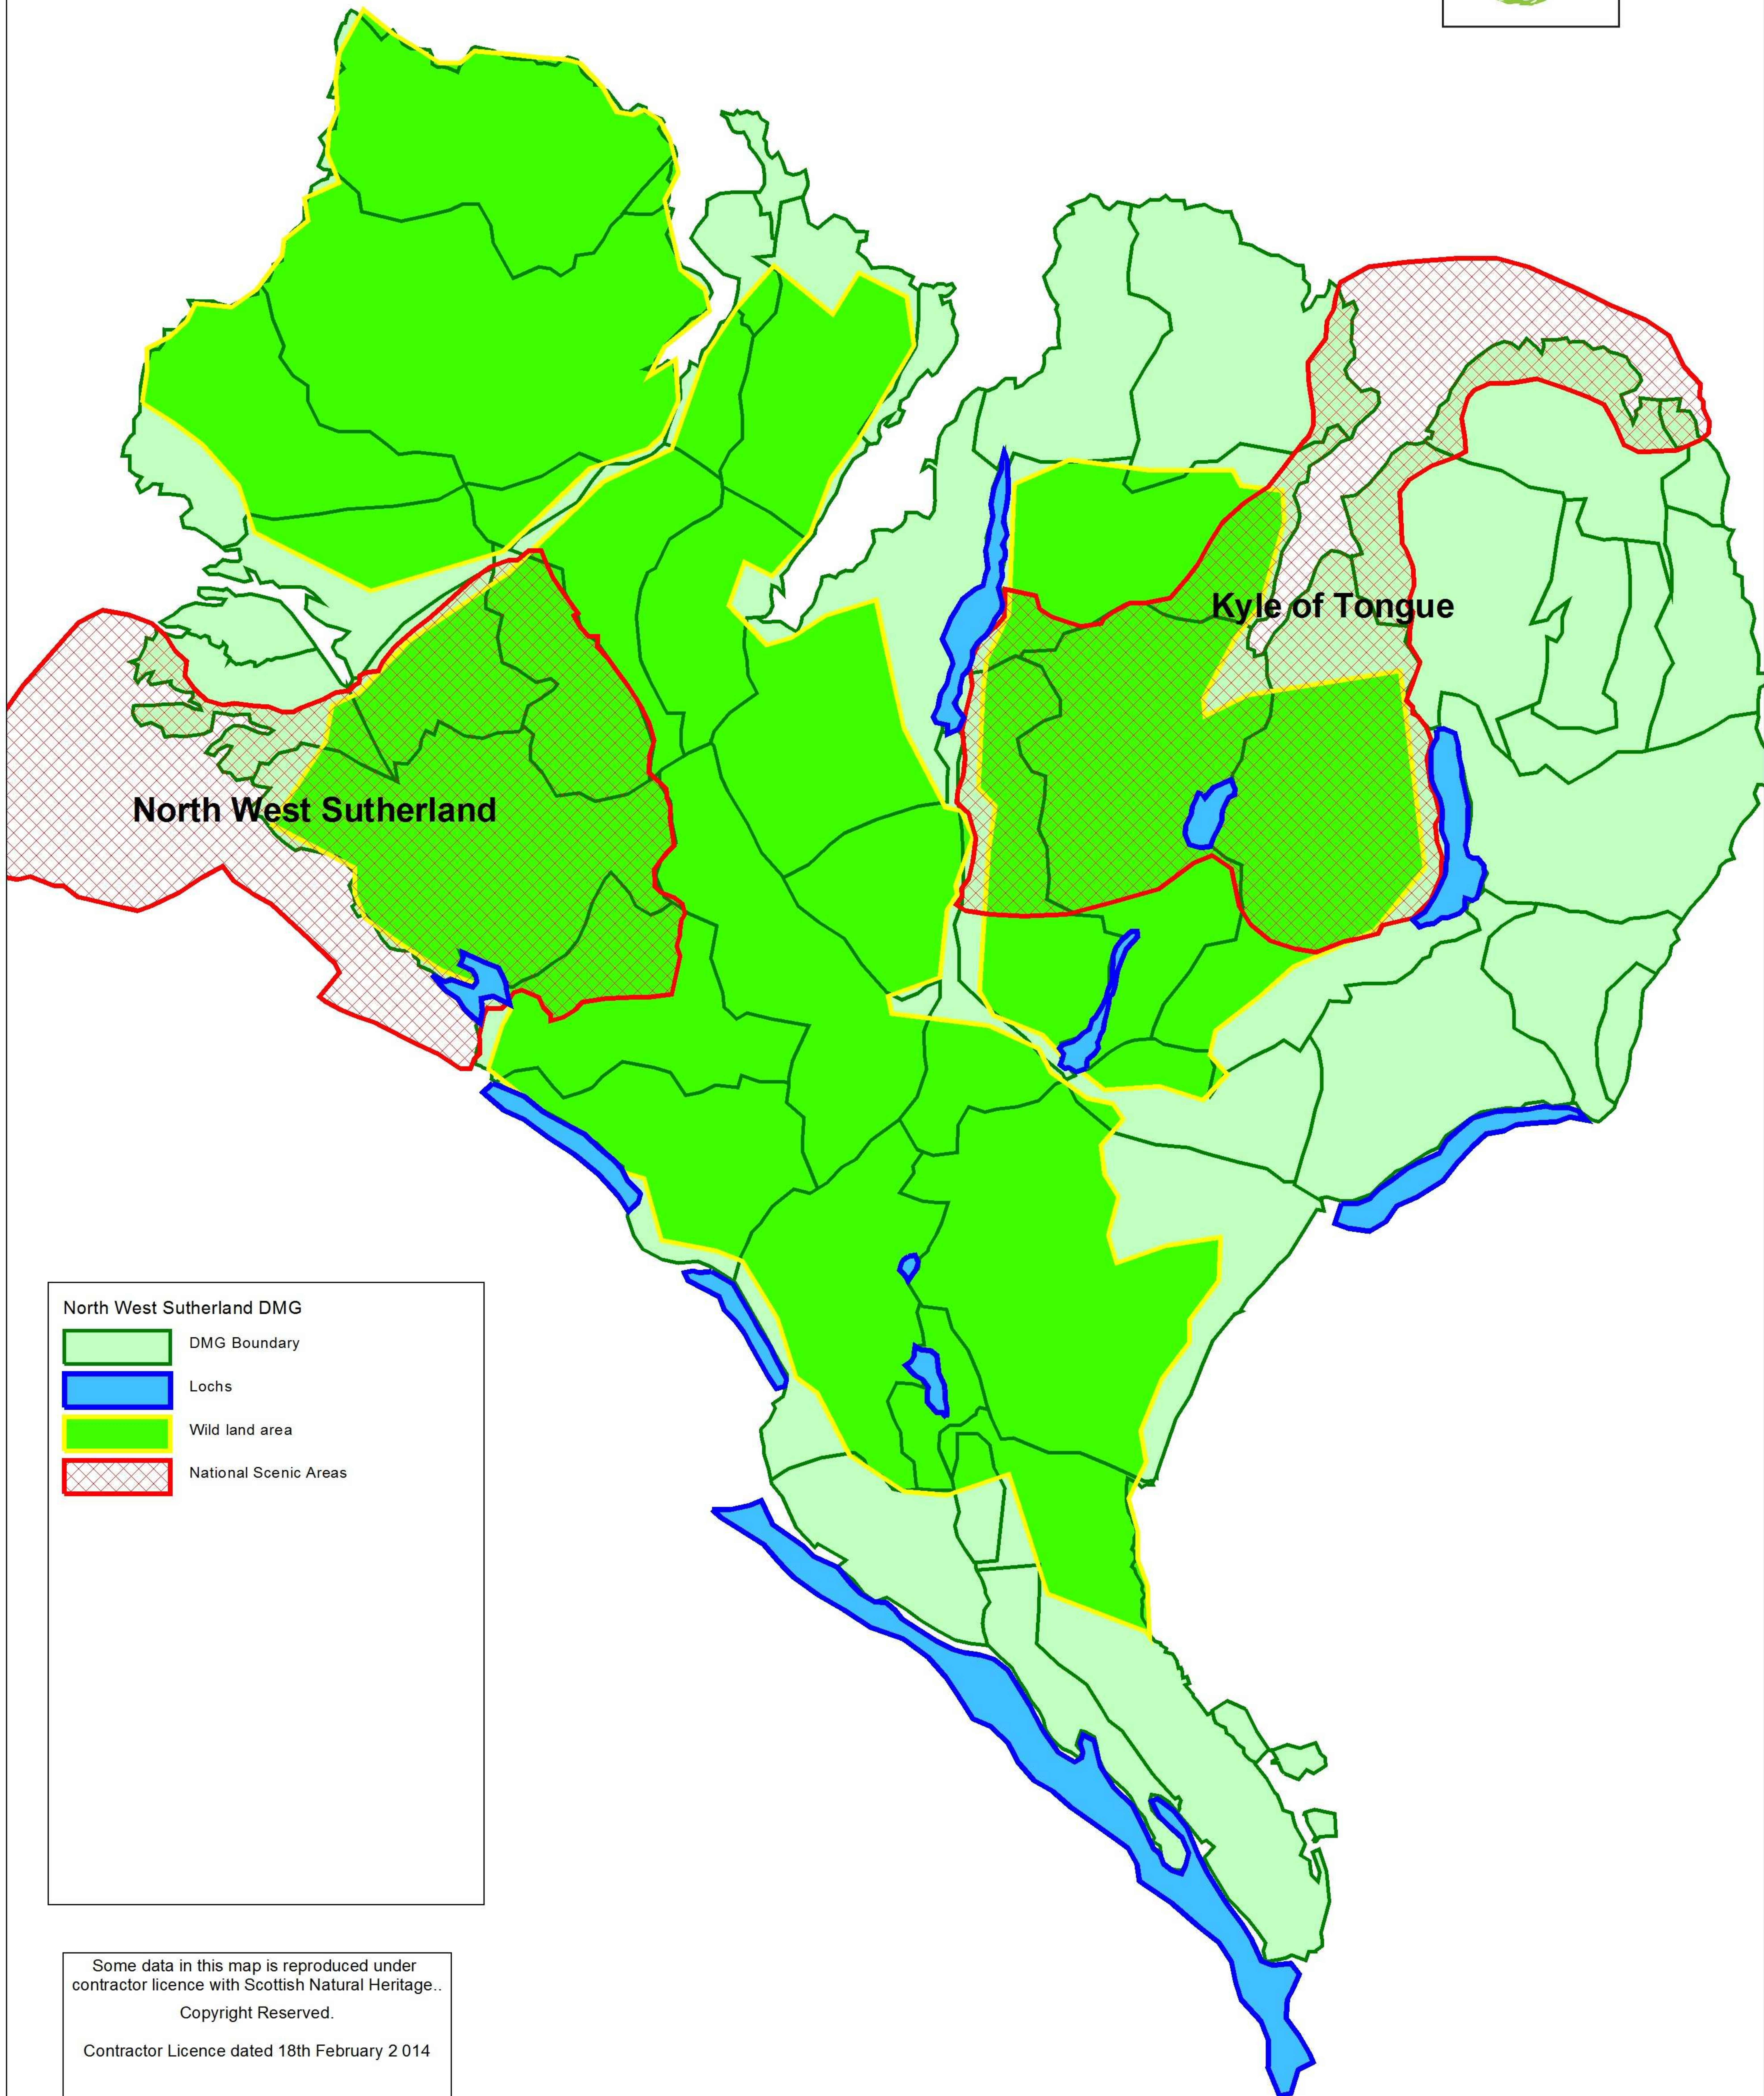

# Northwest Sutherland DMG

## Landscape Interest Map

Scale 1: 200,000

**North West Sutherland DMG**

-  DMG Boundary
-  Lochs
-  Wild land area
-  National Scenic Areas

Some data in this map is reproduced under contractor licence with Scottish Natural Heritage..  
Copyright Reserved.  
Contractor Licence dated 18th February 2014