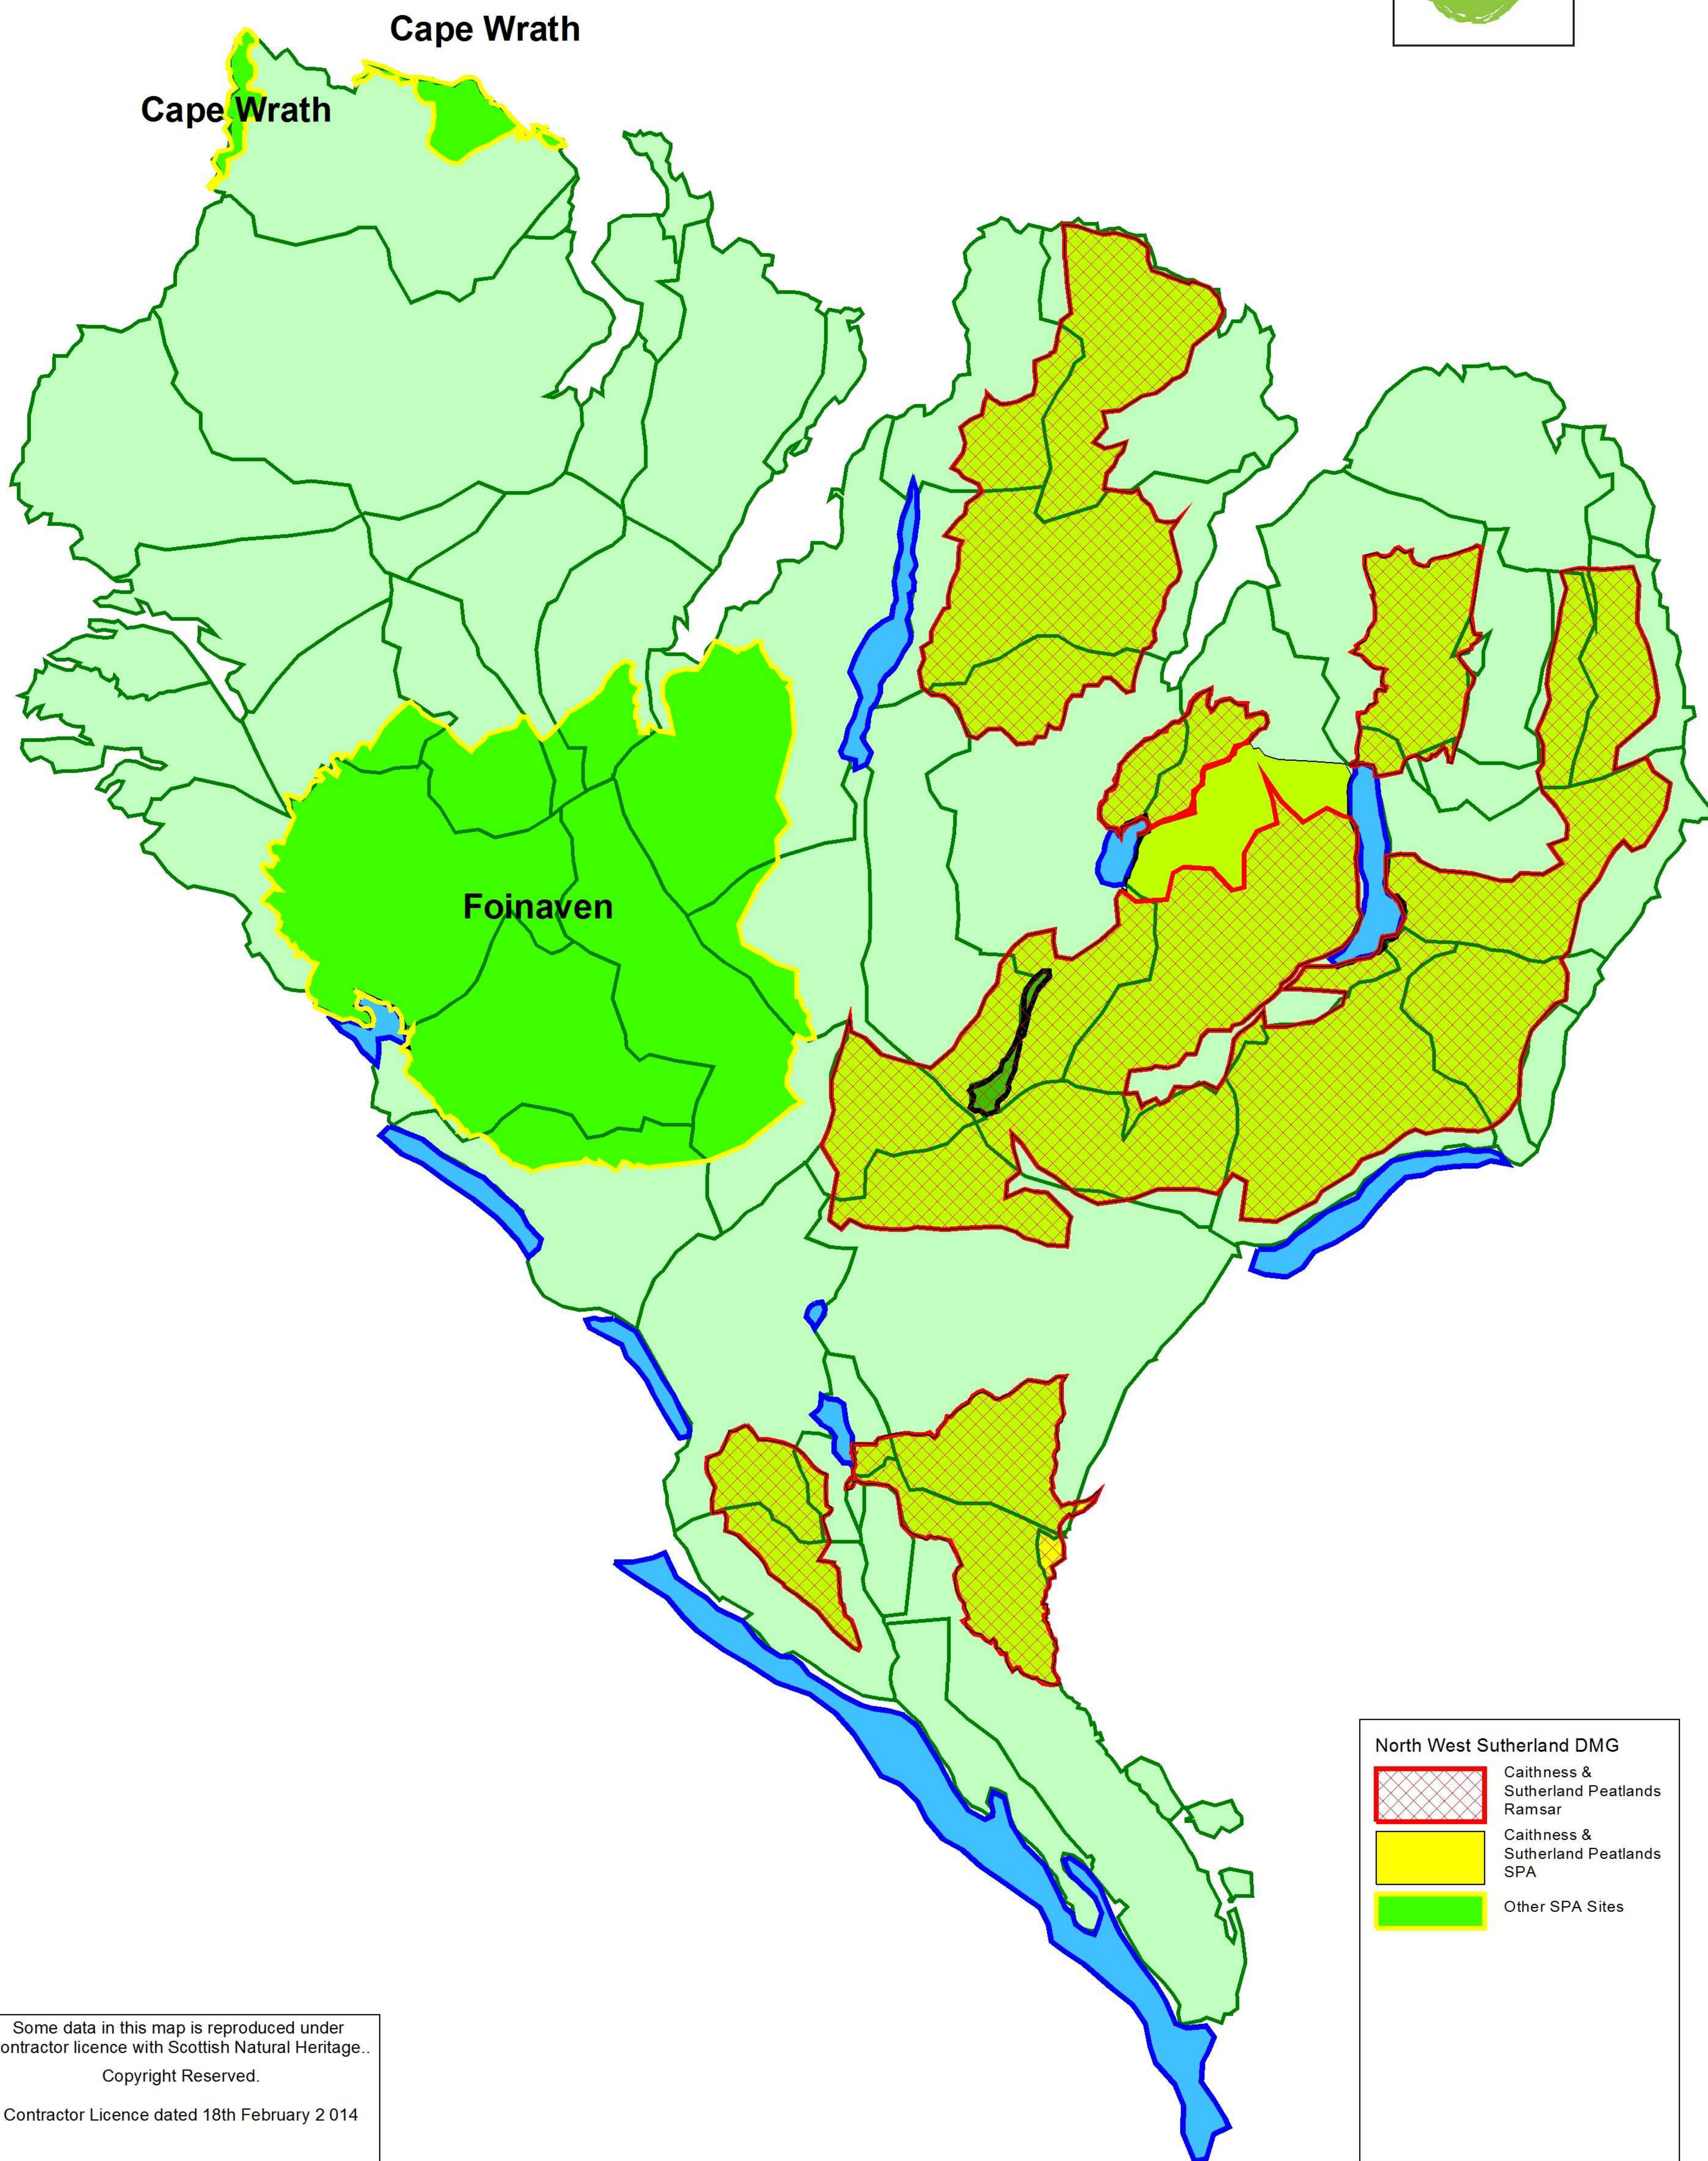

Northwest Sutherland DMG

SPA & Ramsar Sites Map

Scale 1: 200,000

North West Sutherland DMG

-  Caithness & Sutherland Peatlands Ramsar
-  Caithness & Sutherland Peatlands SPA
-  Other SPA Sites

Some data in this map is reproduced under contractor licence with Scottish Natural Heritage..
Copyright Reserved.
Contractor Licence dated 18th February 2014