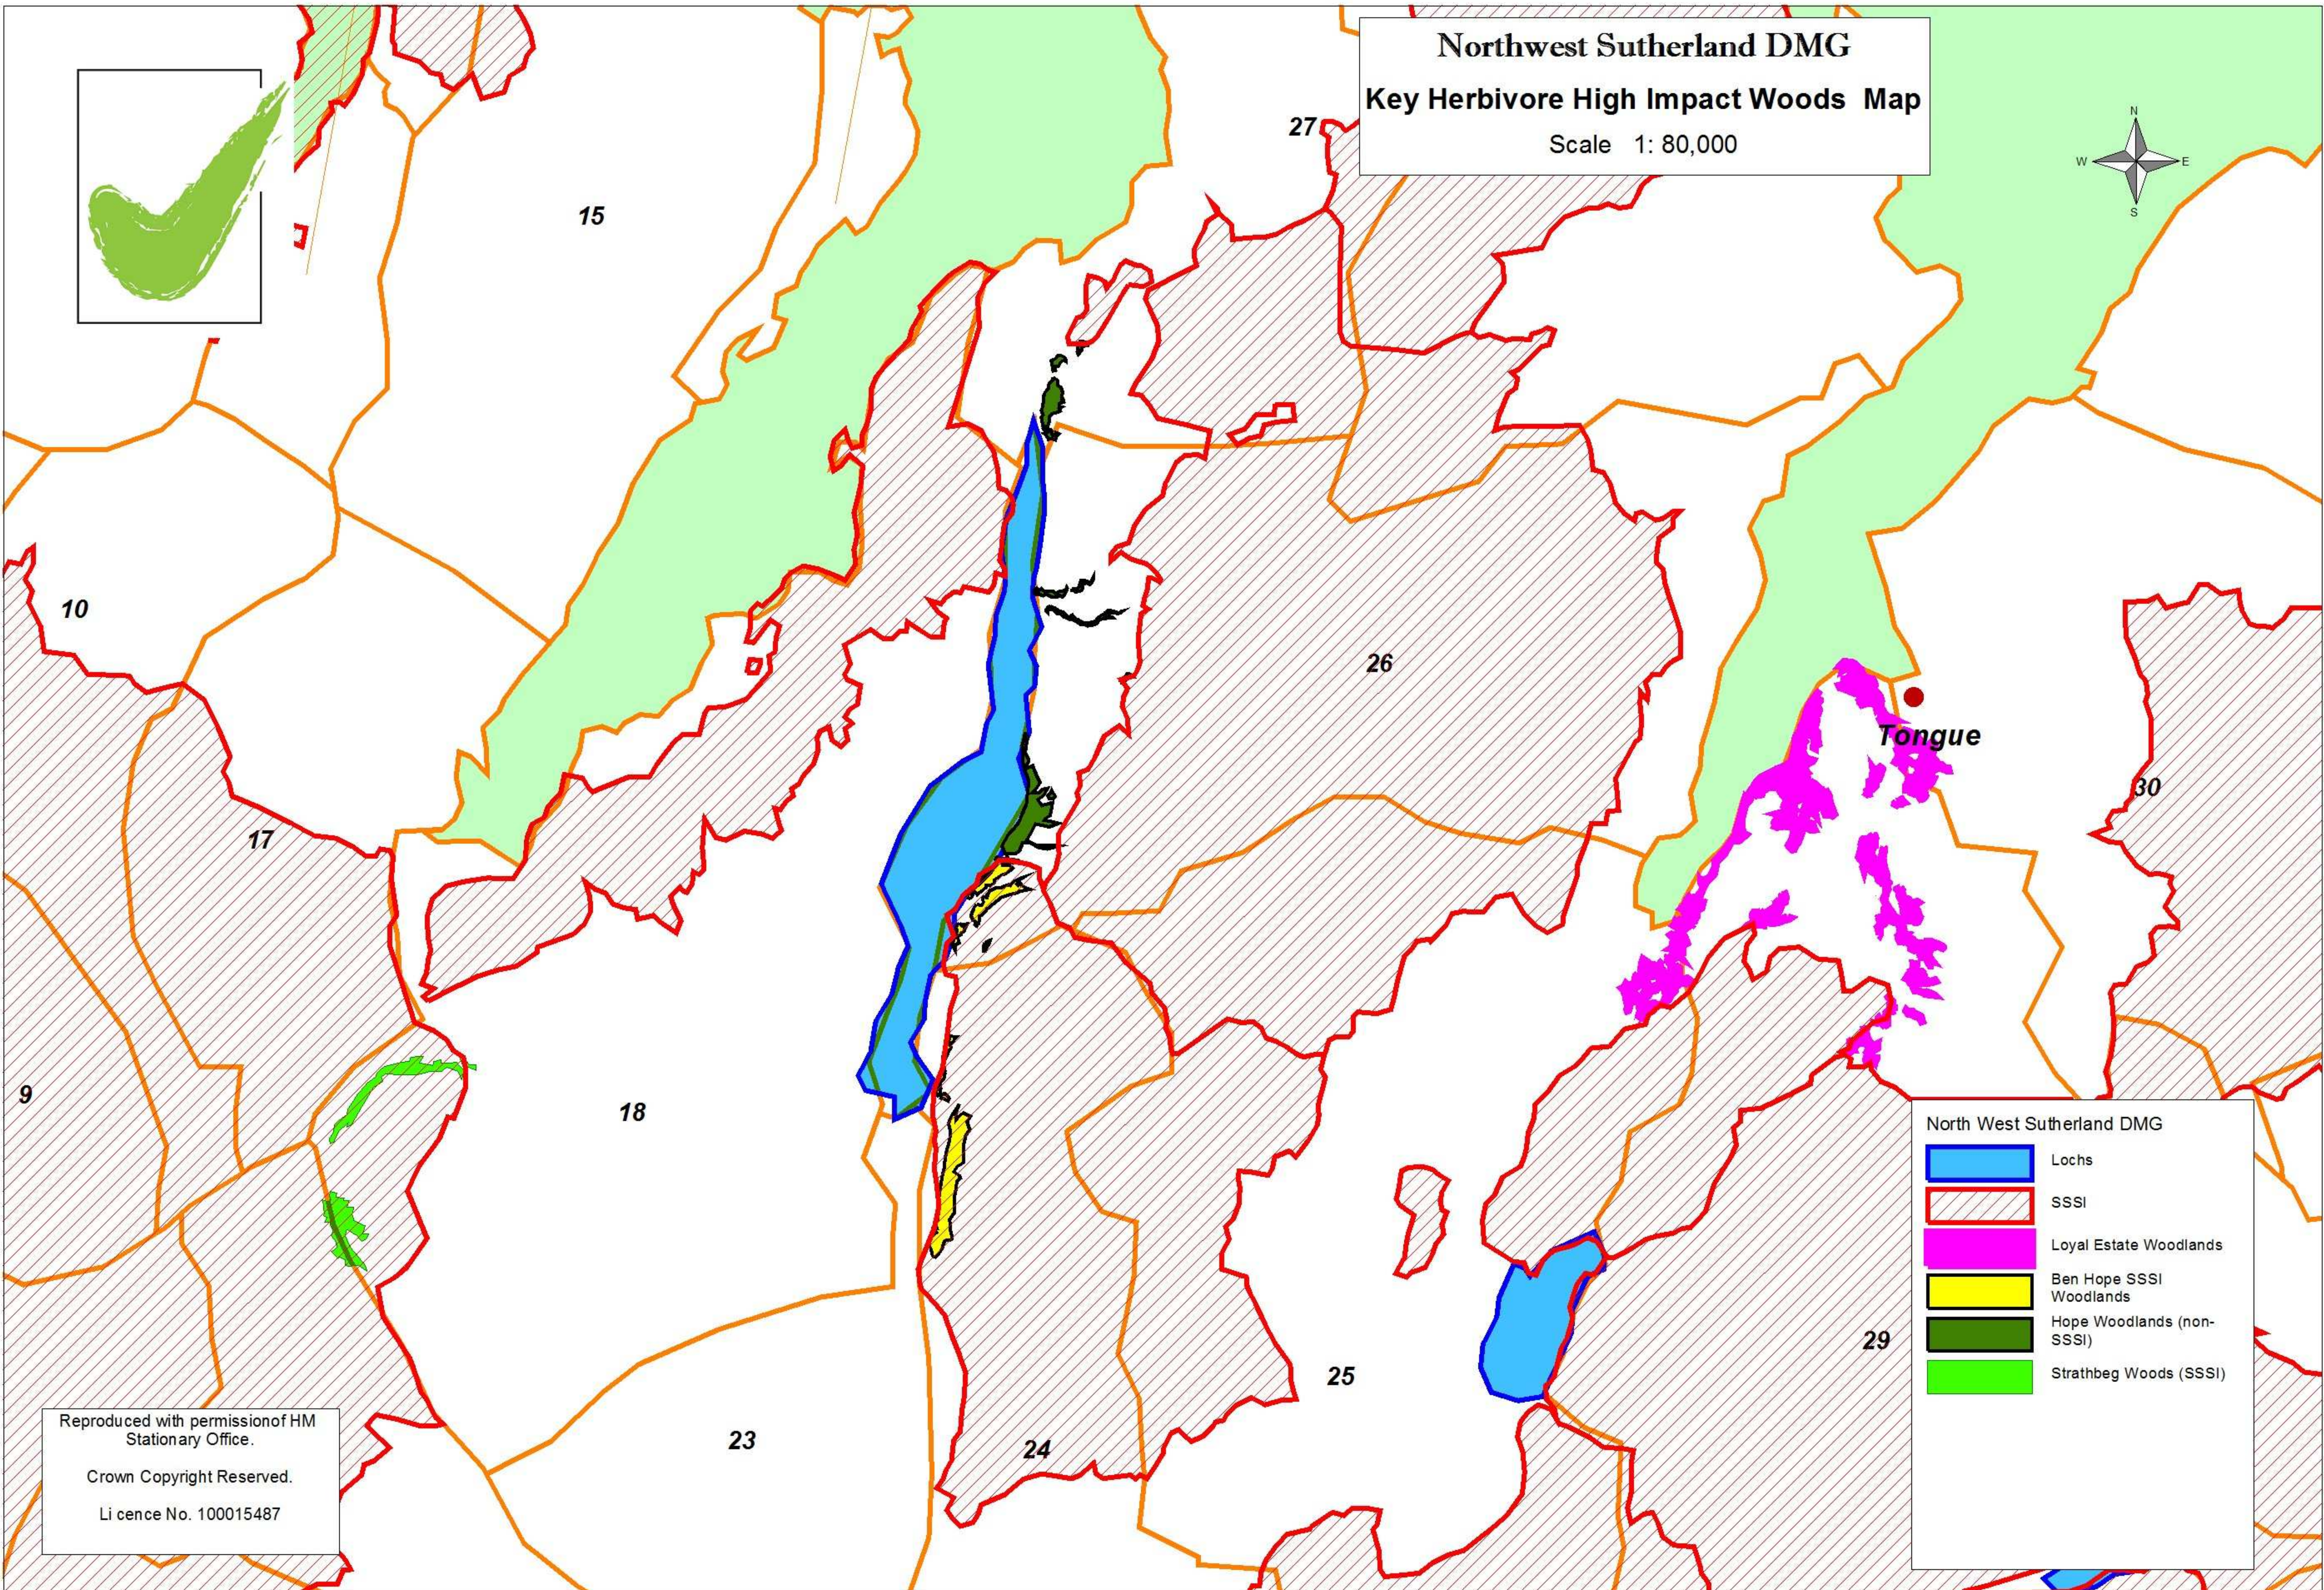

**Northwest Sutherland DMG**  
**Key Herbivore High Impact Woods Map**  
 Scale 1: 80,000

**North West Sutherland DMG**

- Lochs
- SSSI
- Loyal Estate Woodlands
- Ben Hope SSSI Woodlands
- Hope Woodlands (non-SSSI)
- Strathbeg Woods (SSSI)

Reproduced with permission of HM Stationary Office.  
 Crown Copyright Reserved.  
 Licence No. 100015487