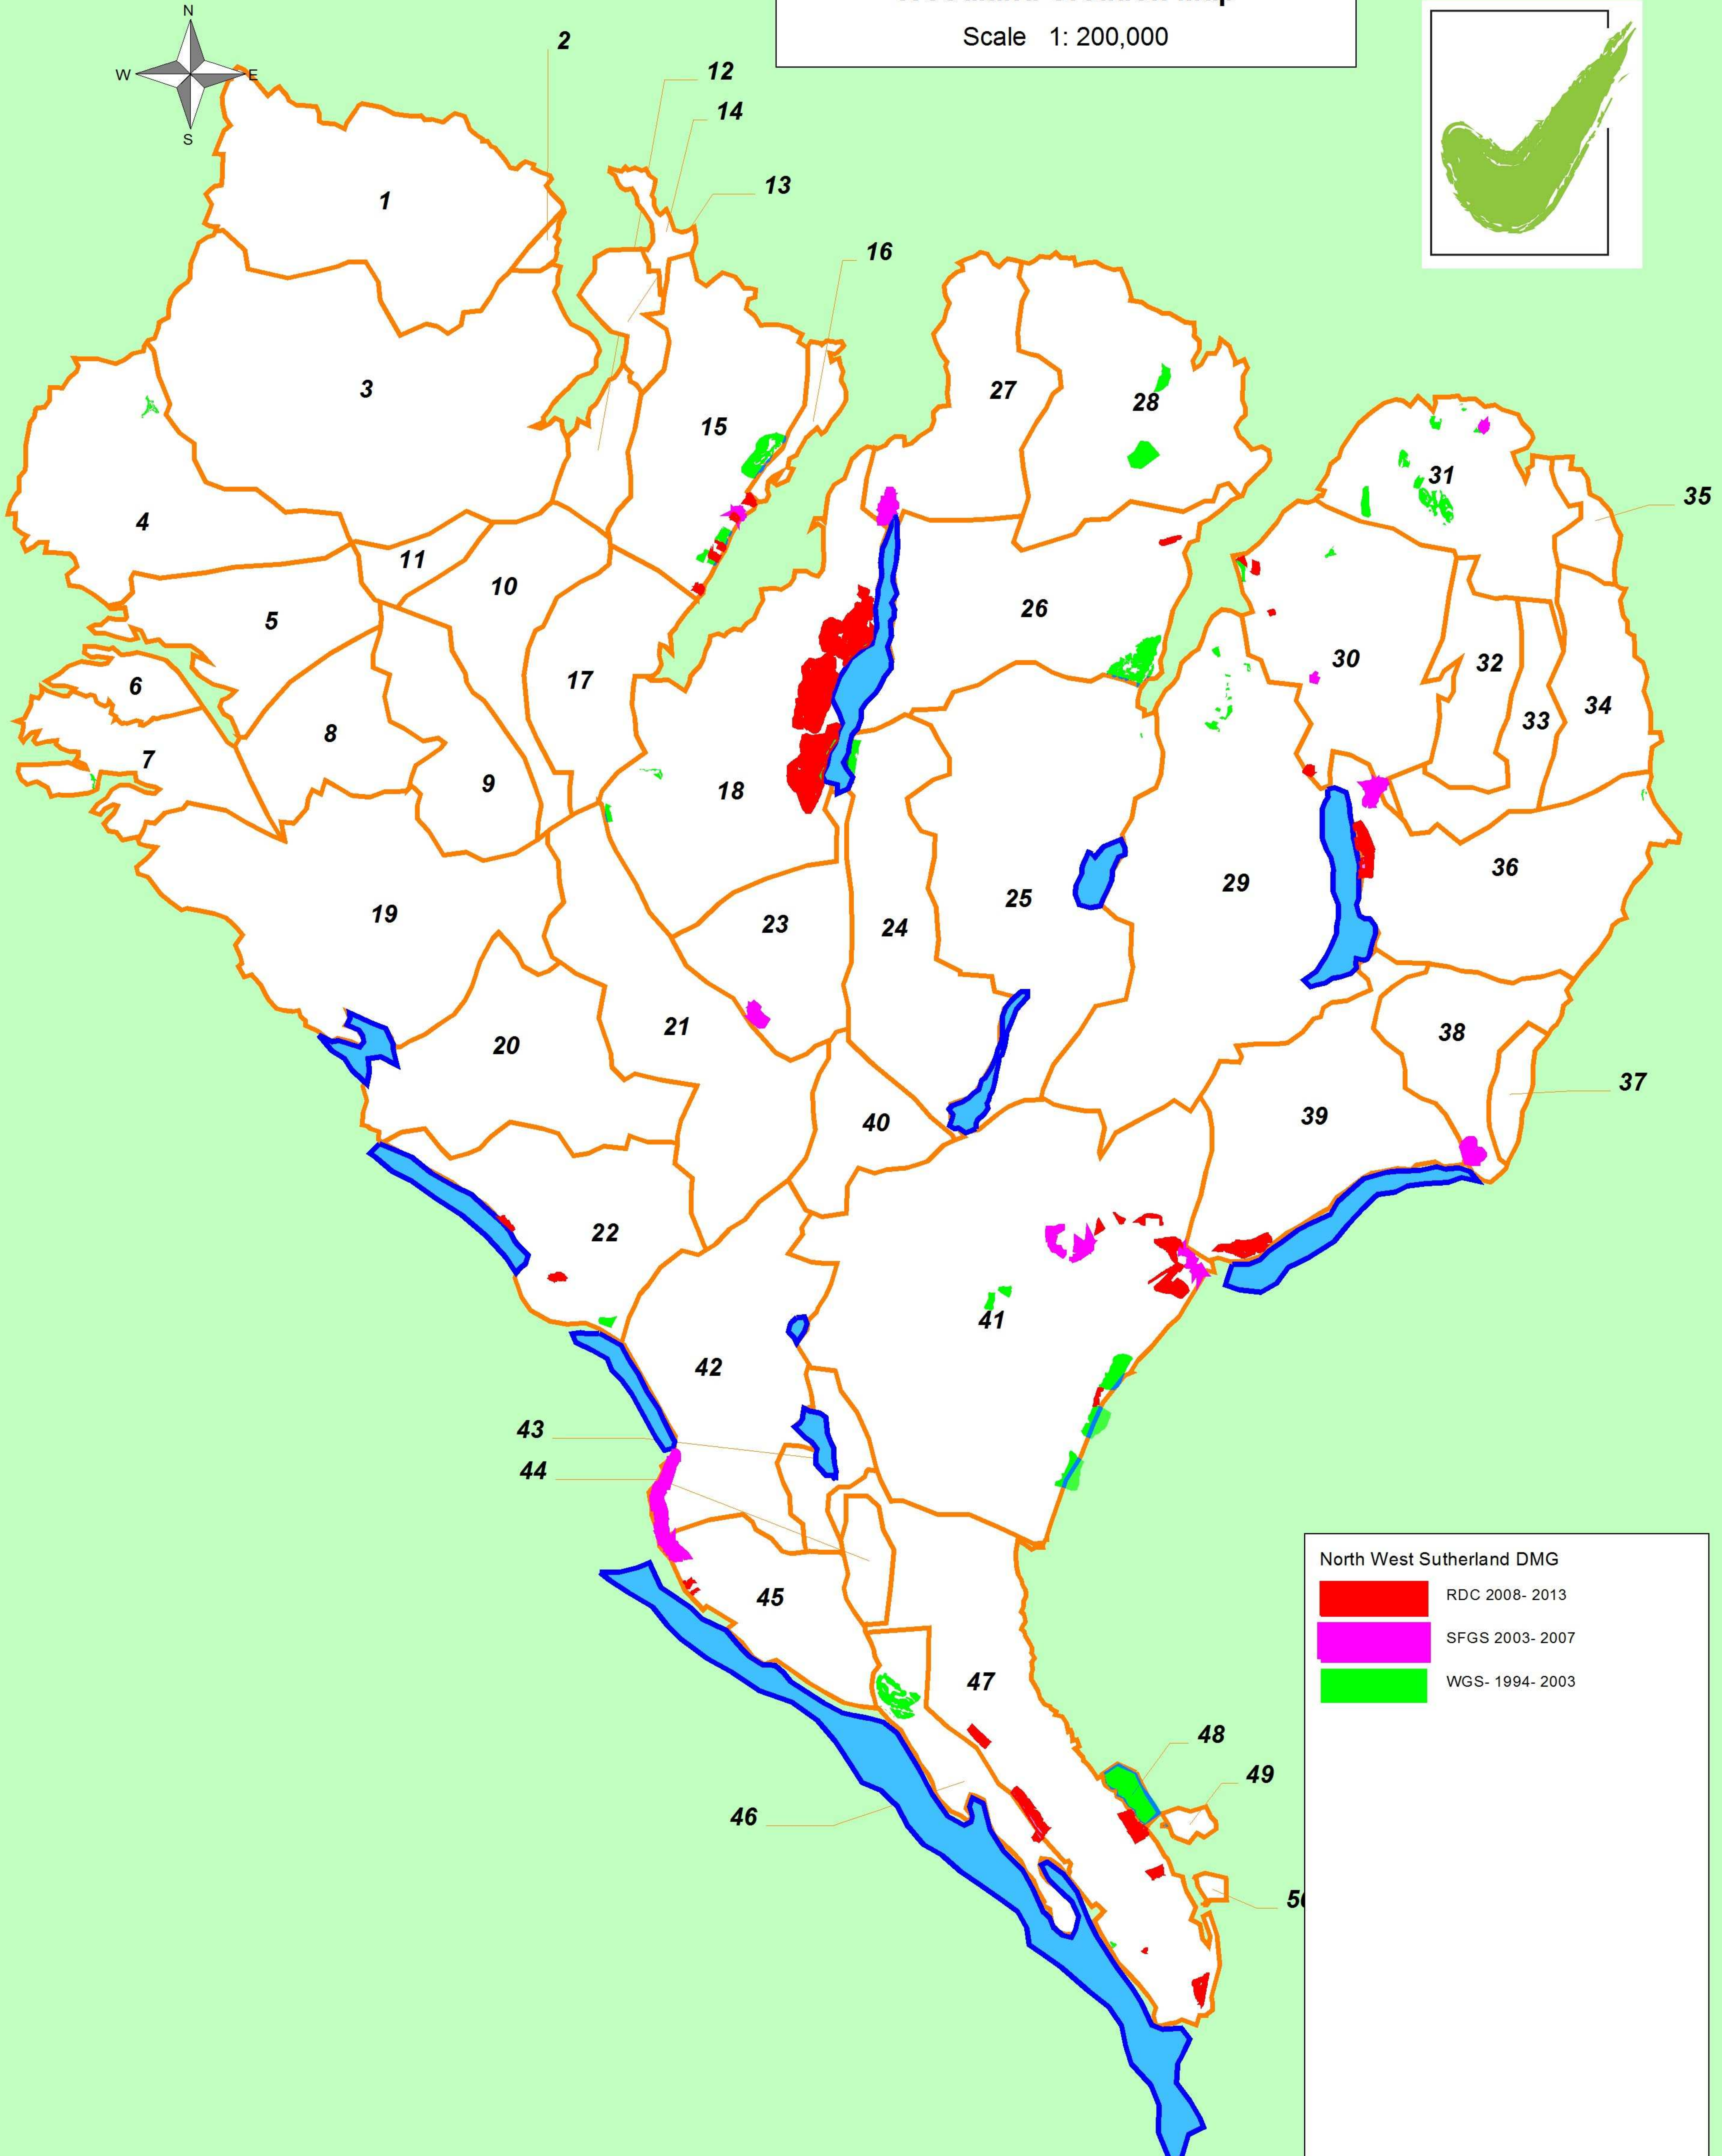

Northwest Sutherland DMG

Woodland Creation Map

Scale 1: 200,000

North West Sutherland DMG

-  RDC 2008- 2013
-  SFGS 2003- 2007
-  WGS- 1994- 2003

Some data in this map is reproduced under contractor licence with Scottish Natural Heritage..