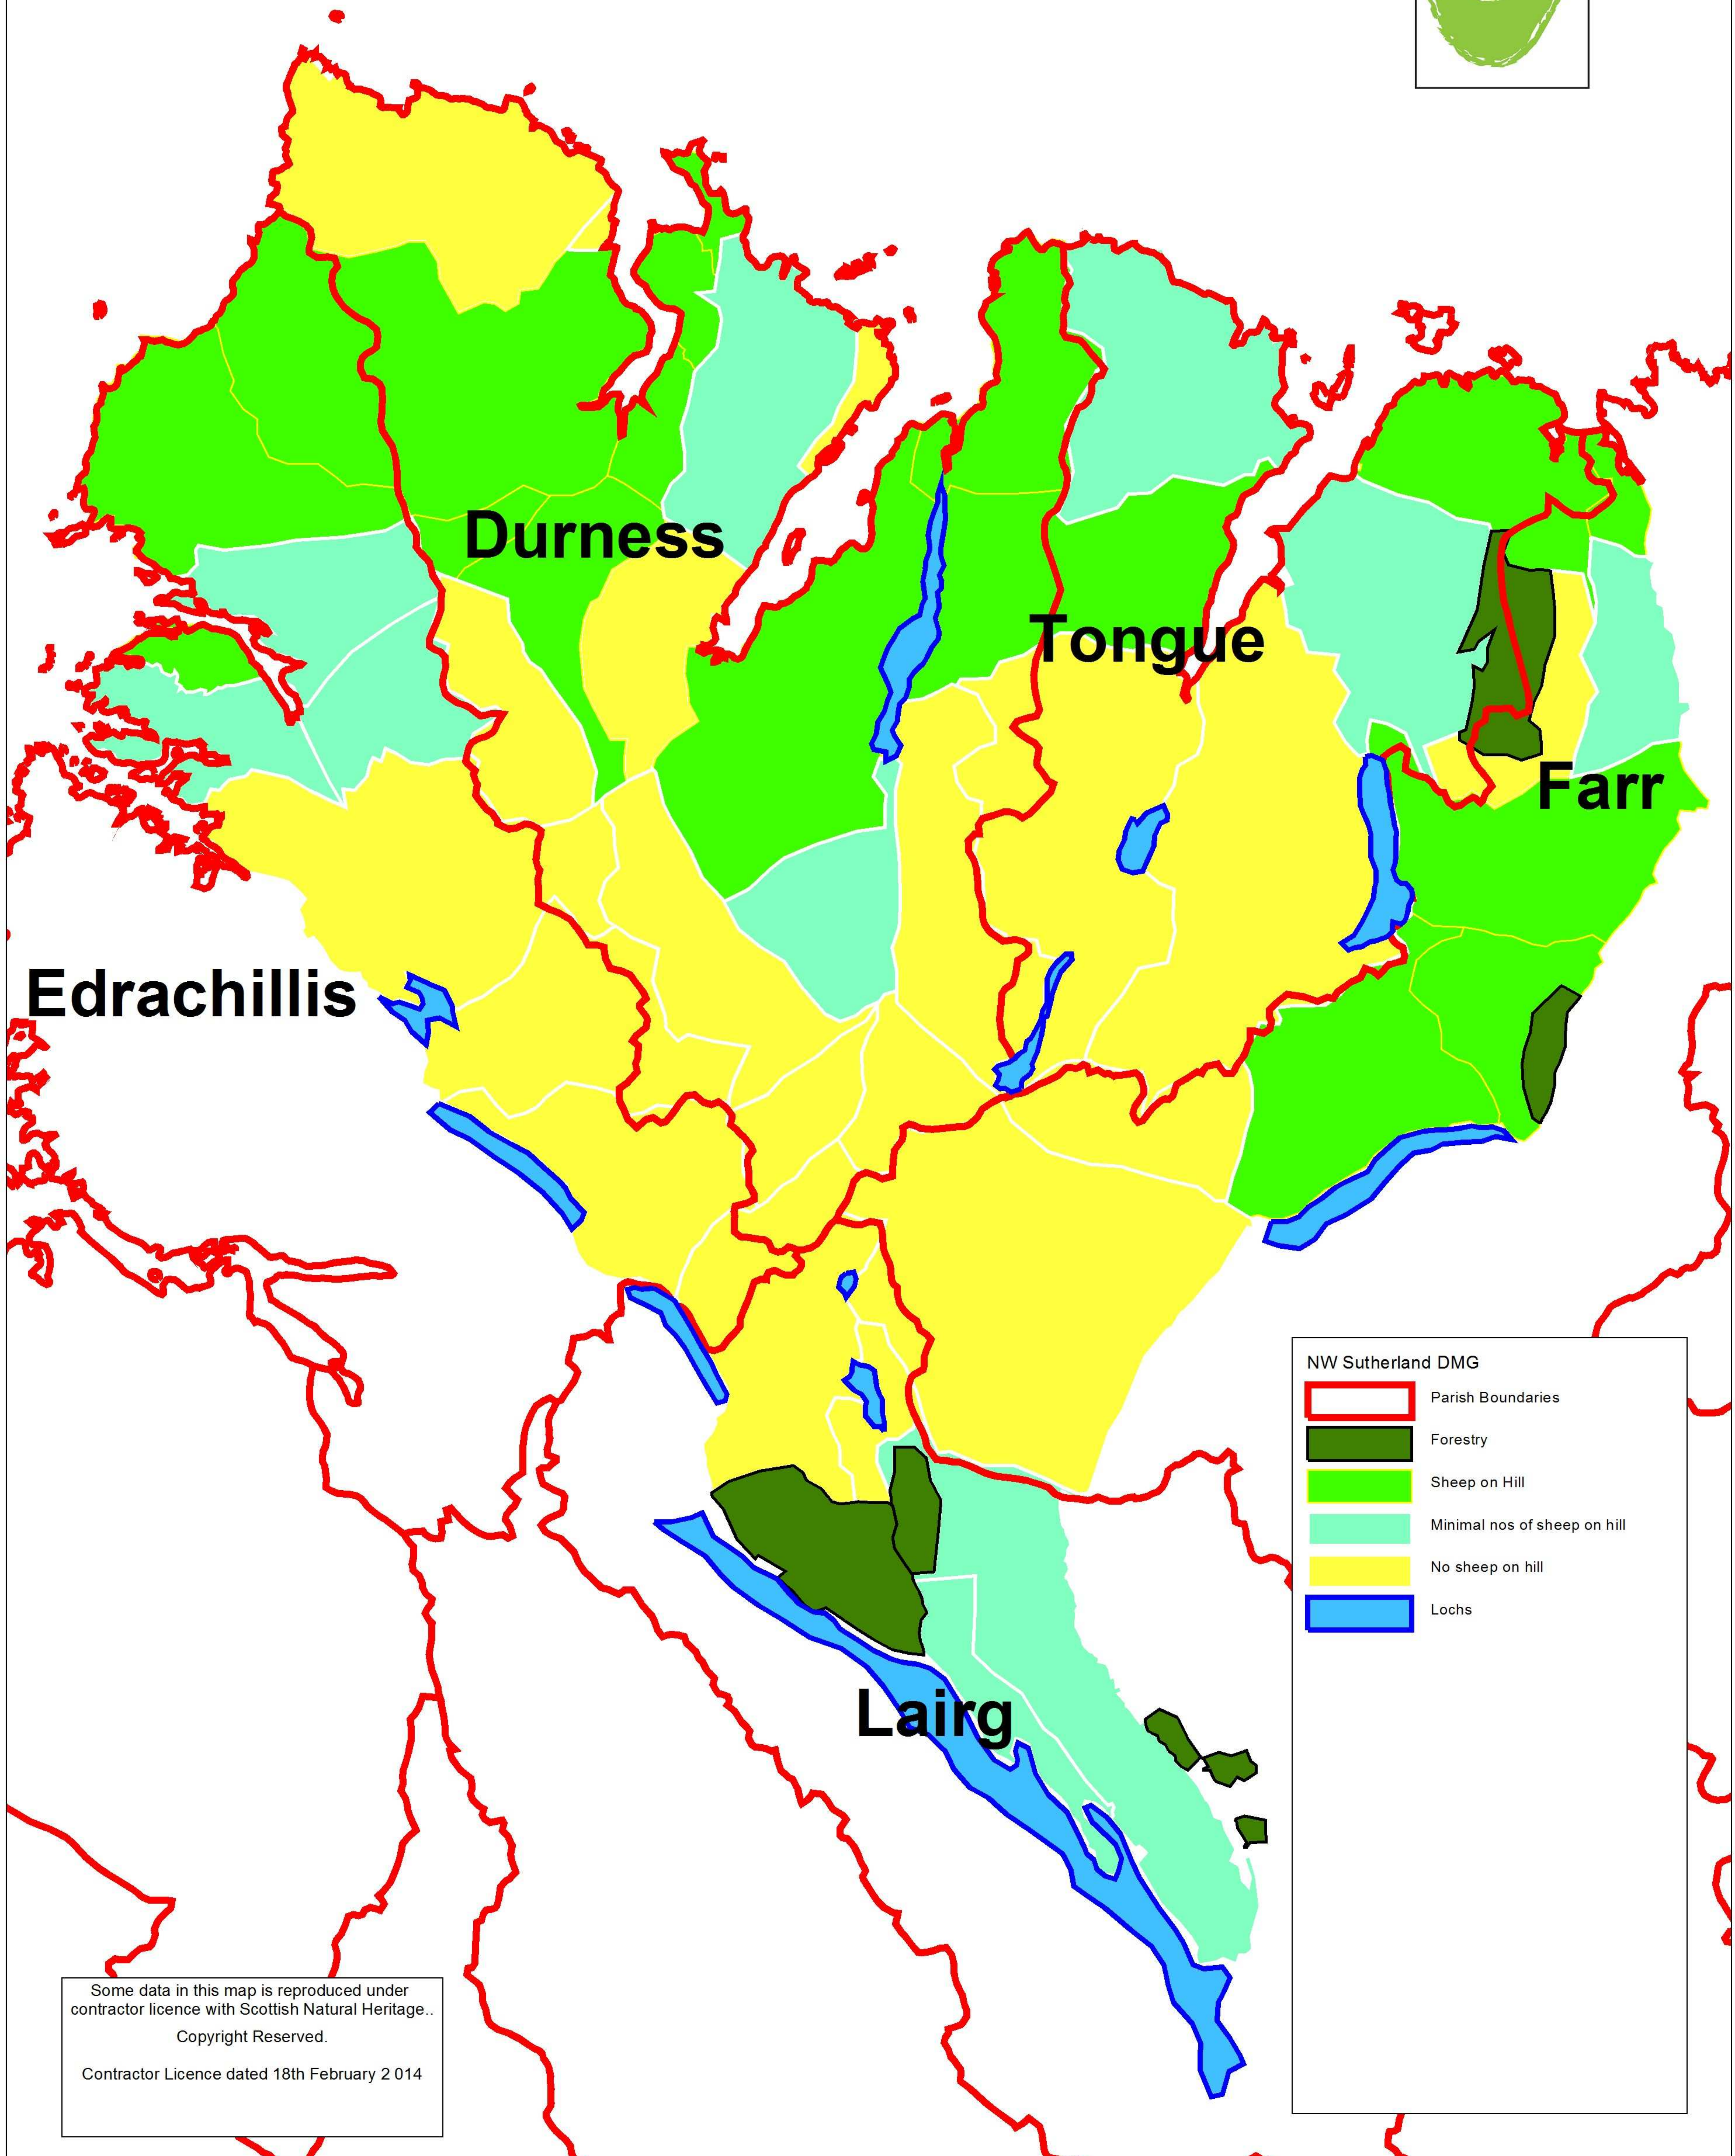

# Northwest Sutherland DMG

## Parish Boundaries Map

Scale 1: 200,000

**NW Sutherland DMG**

- Parish Boundaries
- Forestry
- Sheep on Hill
- Minimal nos of sheep on hill
- No sheep on hill
- Lochs

Some data in this map is reproduced under contractor licence with Scottish Natural Heritage..  
Copyright Reserved.  
Contractor Licence dated 18th February 2 014